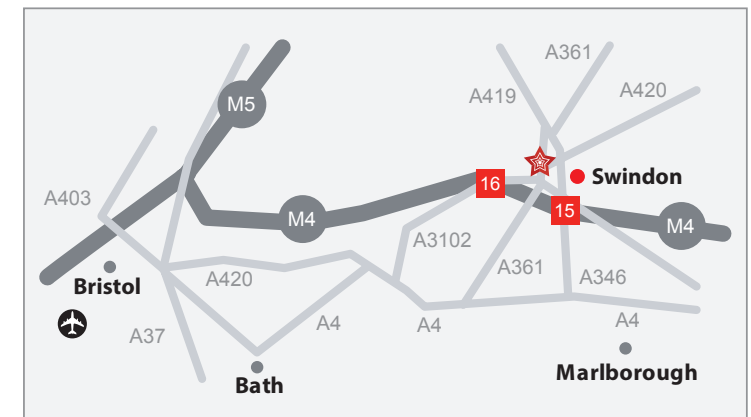

How to find us...

10 mins walk from town centre
8 mins walk from train station
15 mins walk from bus station